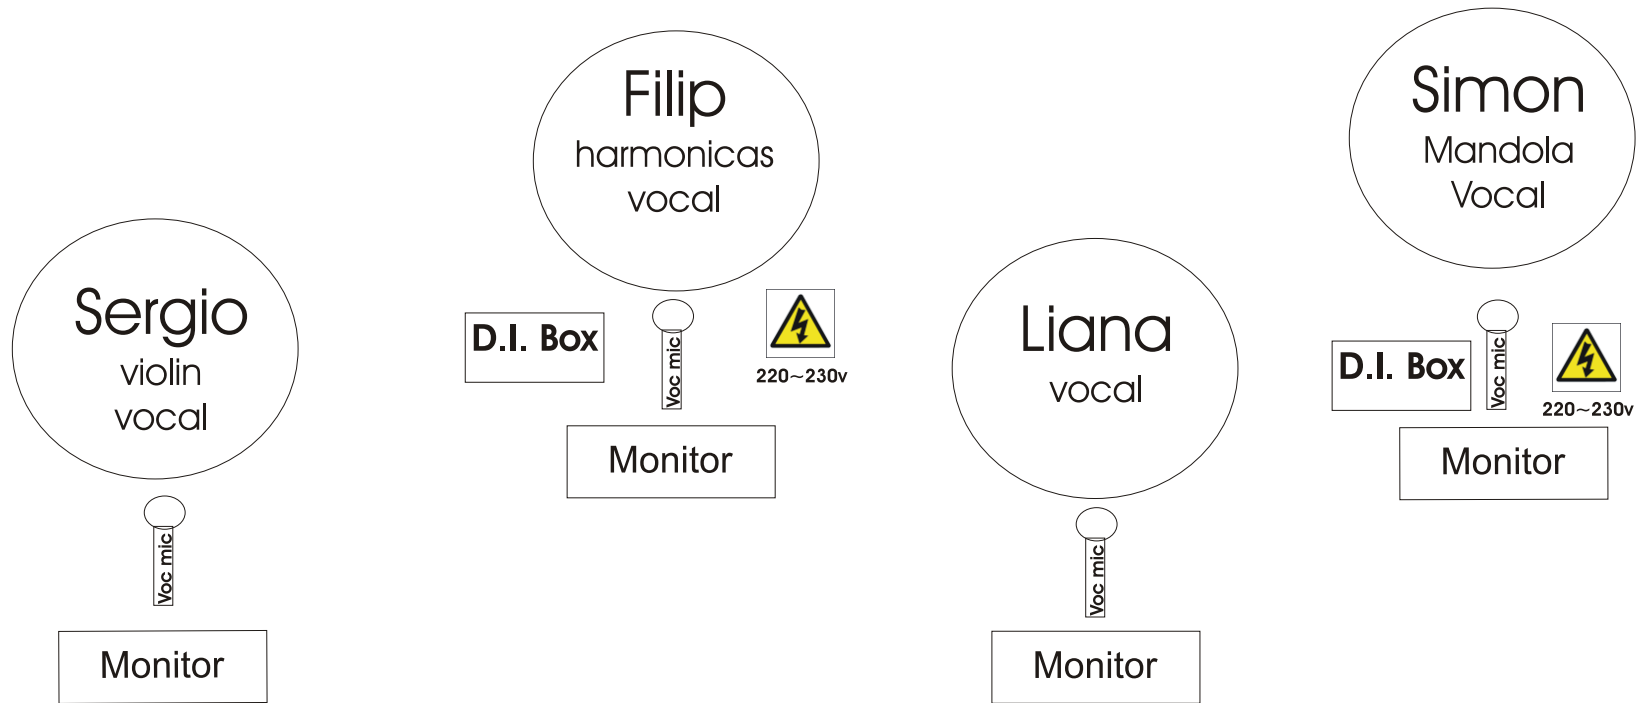

Stockholm Lisboa Project - stage plan

-max distance between monitors: 90cm

Audience

Stockholm Lisboa Project

Chanel List

- 1 Vocal Liana /Beta 58
- 2 Vocal Sergio /Beta 58
- 3 Vocal and Harmonica Filip /SM58
- 4 Vocal and Harmonica Simon /SM 58
- 5 Violin /own AKG c419 XLR (need phantom power)
- 6 Bass Harmonica DI
- 7 Mandola DI