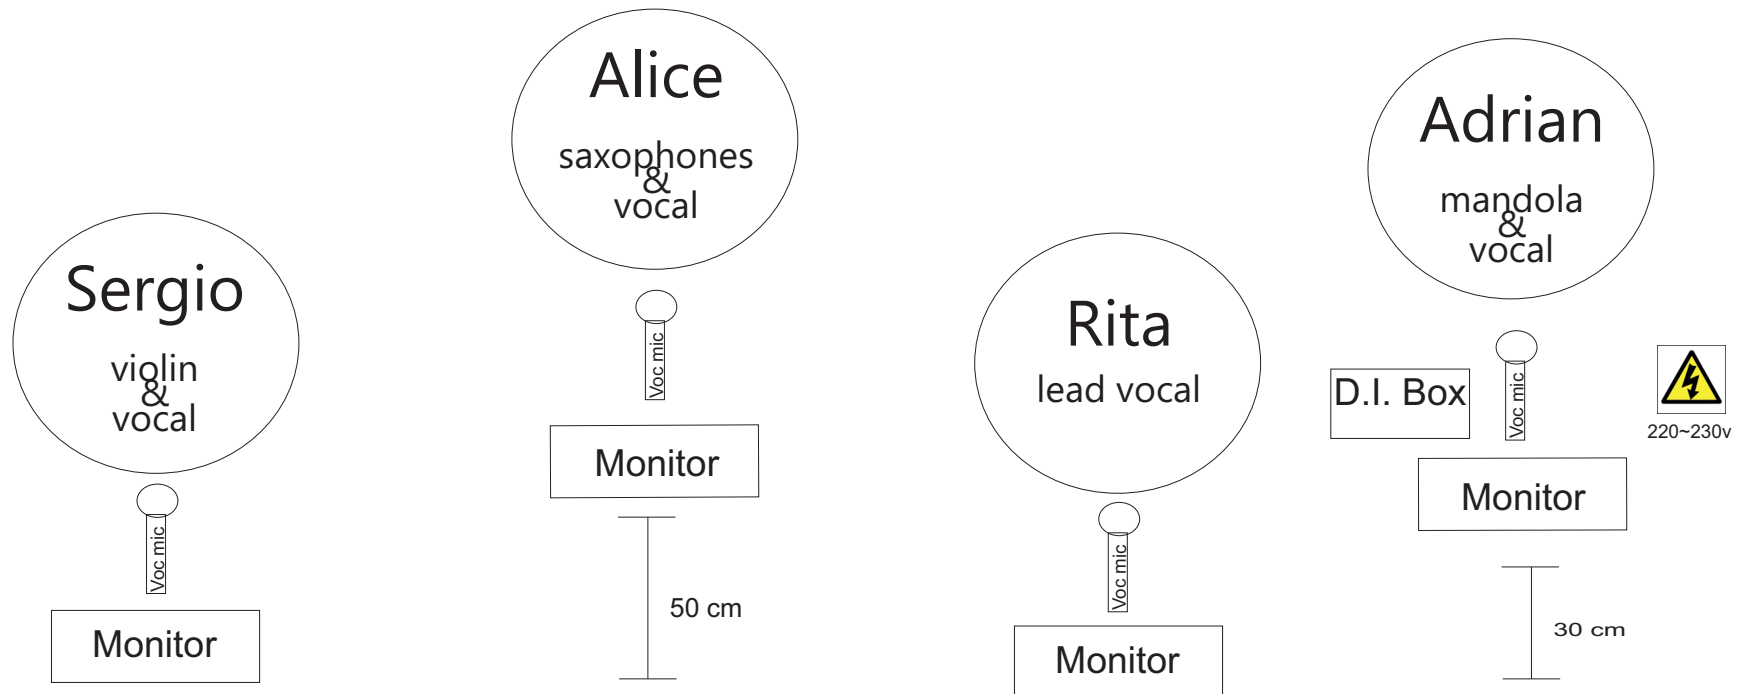

Stockholm Lisboa Project - stage plan

-max distance between monitors: 90cm

Audience

Stockholm Lisboa Project

Sound Rider

Chanel	Instrument	Mic/Line
1	Vocal Rita	SM/Beta 58
2	Vocal Alice	SM/Beta 58
3	Vocal Sergio	SM/Beta 58
4	Vocal Adrian	SM/Beta 58
5	Violin	own phantom powered mic
6	Alto Saxophone	own phantom powered mic
7	Baritone Saxophone	own phantom powered mic
8	Mandola	DI